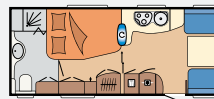

Prestige
L: 7.252mm B: 2.500mm
G: 1.900kg