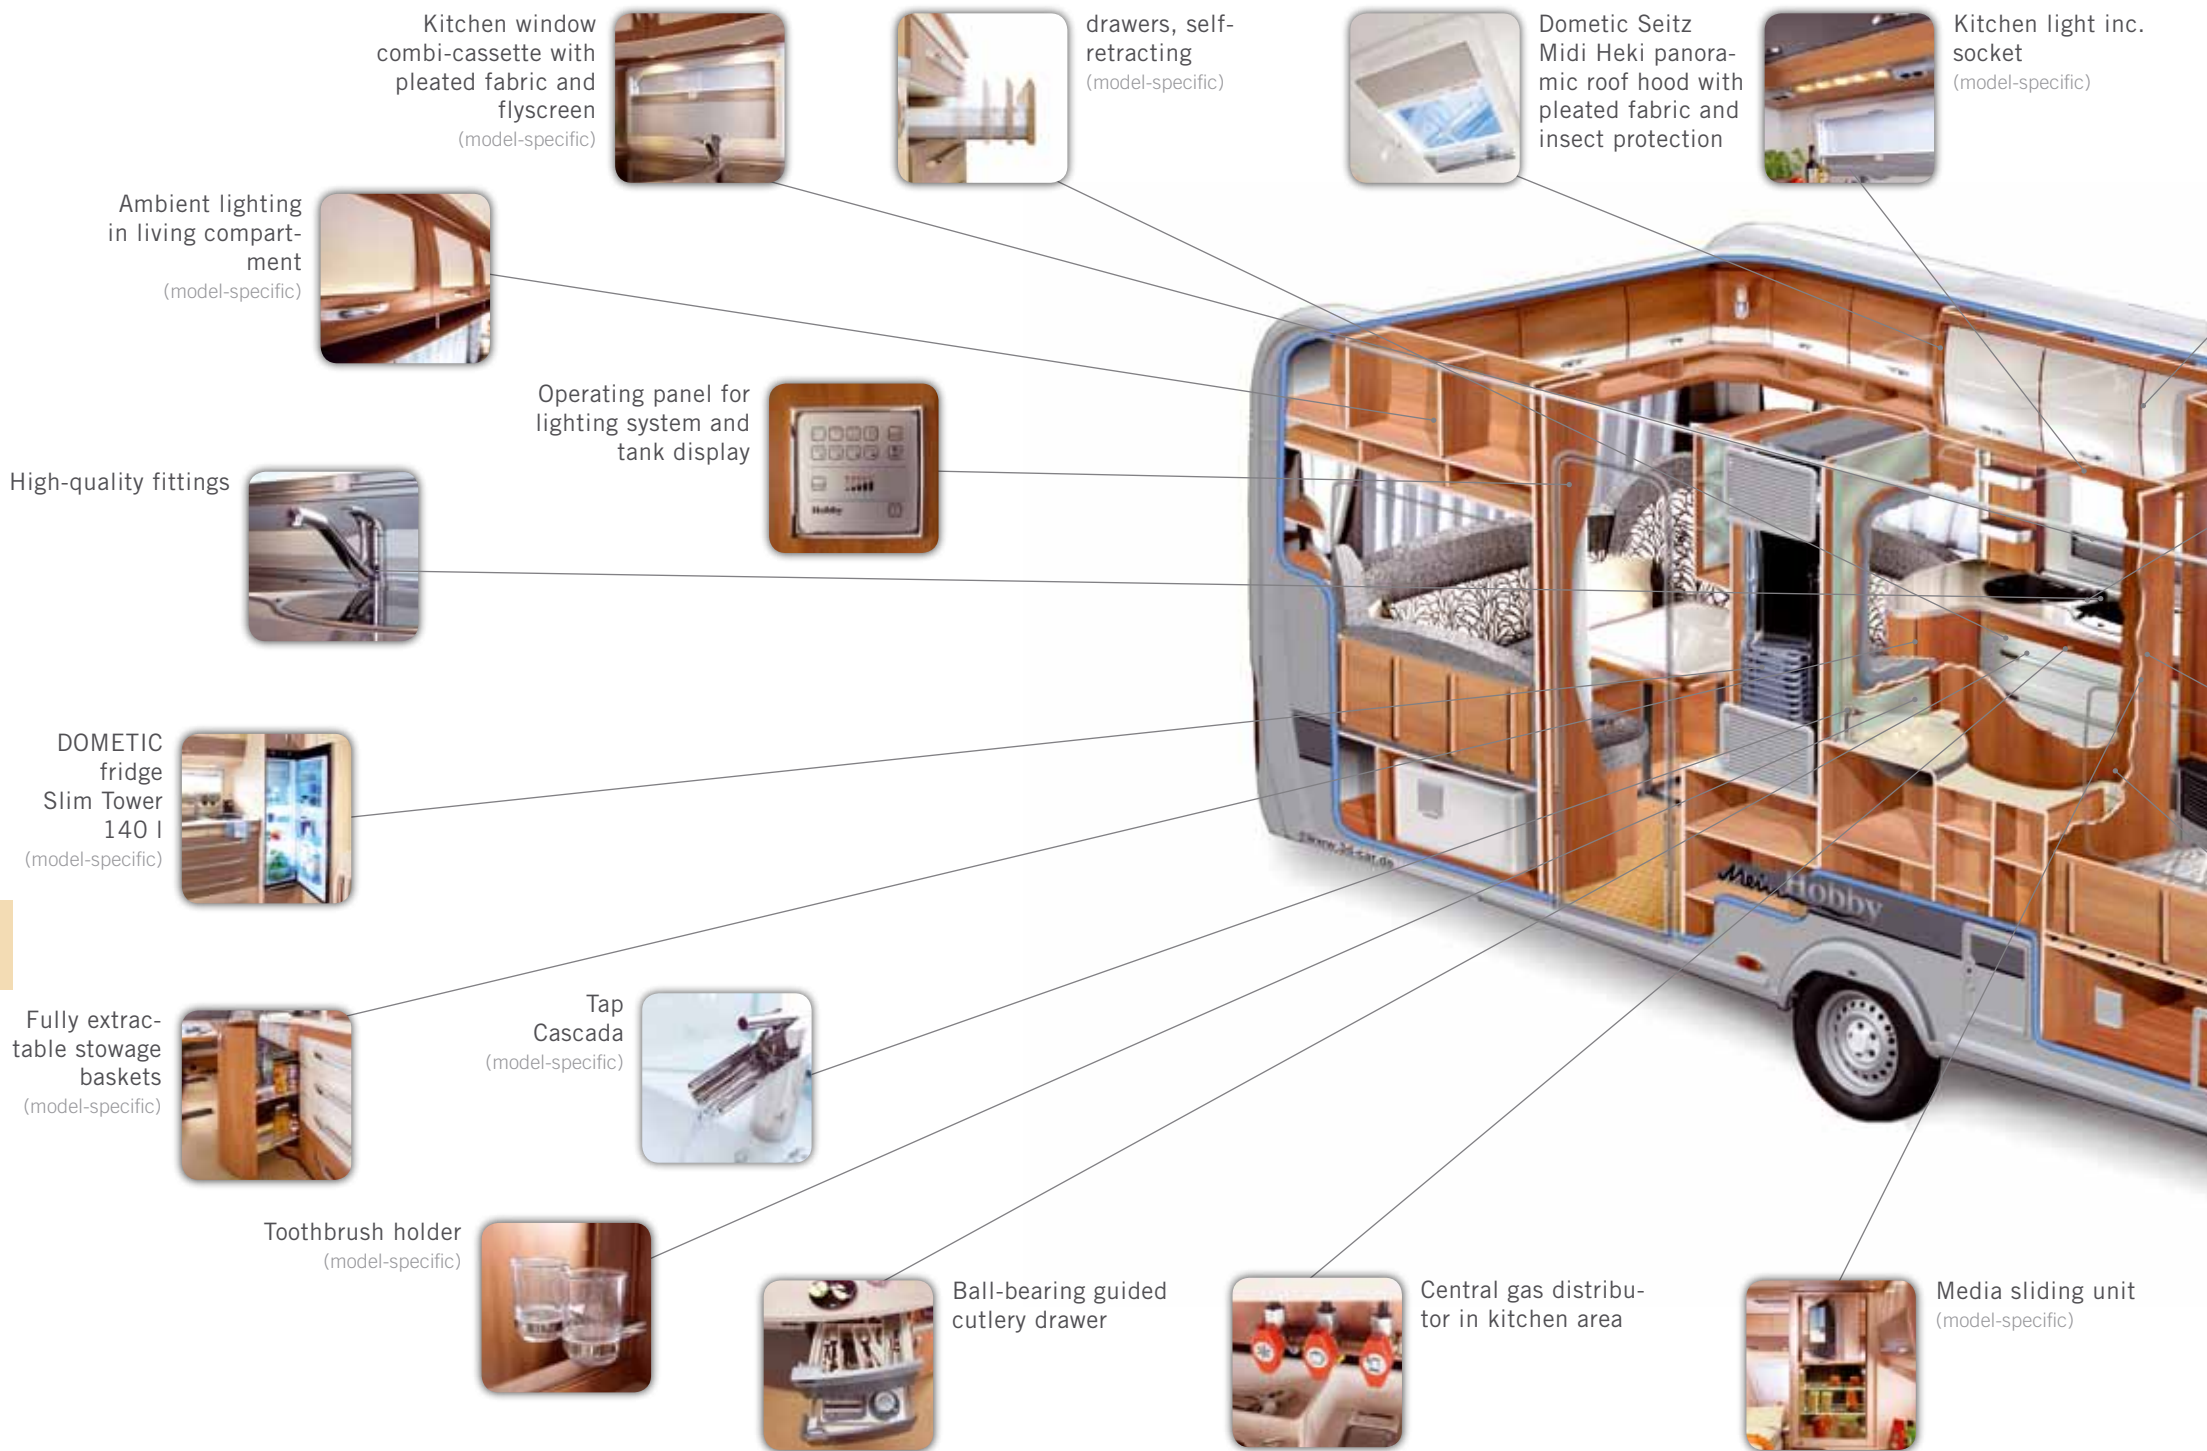

Awning socket (230 V output, satellite and TV connection)  
(model-specific)

Panoramic side window  
(model-specific)

# STANDARD FITTINGS

Oval light above kitchen area, including additional spot lights (model-specific)

stainless steel combination with sink and hob

Dometic Seitz Medi Heki roof hood with pleated fabric and insect protection