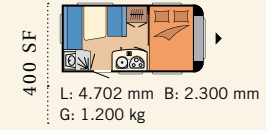

LA VITA BIONDA 400 SF

Decorative wood trim: Ahorn/Mocca

Upholstery: Riga

Layouts