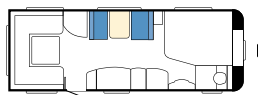

EXCELLENT 560 CFe  
Large circular seating unit

DE LUXE 560 KMFe  
Large side seating area

LA VITA BIONDA 400 SF  
Small side seating area

PRESTIGE 650 UMFe  
Small central seating area  
with TV cabinet