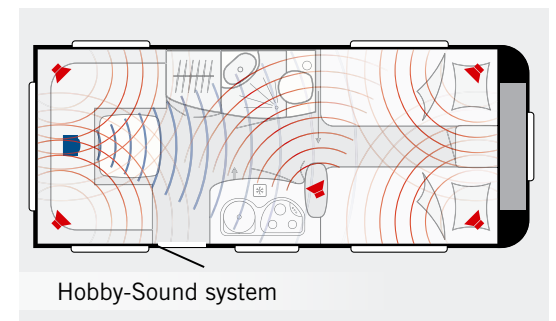

Hobby-Sound system