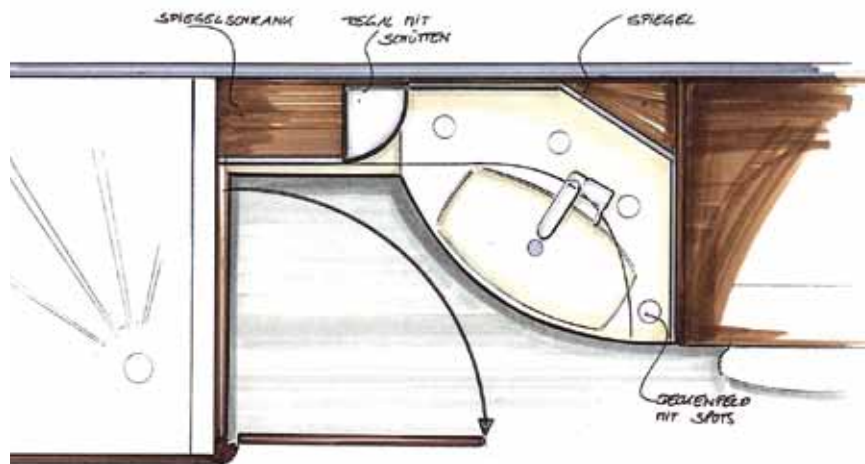

ATMOSPHERE AND COMFORT

Hobby caravans enjoy so much success and popularity because they offer both a relaxing atmosphere and optimum practicality. The large variety of Hobby layouts offers the perfect living space for all of your needs. Families can choose from numerous alternatives with comfortable children's beds, while couples looking for a cosier option can't go wrong with our queen-size bed models. Our single-bed models are also hugely popular. Each of our caravans offers lots of storage room along with a

well-designed lighting system, ensuring a pleasant atmosphere at all times. We also place great value on the little things, such as thoughtful details: with our new Slim Tower fridge and the large drawers in our new kitchens, everything is easily accessible. You'll just love our redesigned bathroom, where emphasis is placed on functionality and easy cleaning.

EVERYTHING YOU'LL NEED – AND MORE

With a Hobby caravan, you can set off on your journey safe in the knowledge that you won't have to buy any expensive extras. The hot-water unit, central-lighting control system, high-quality roof hood, combi-cassette roller blinds and adjustable windows are just a few examples of our standard features.

It's well worth comparing to other manufacturers!