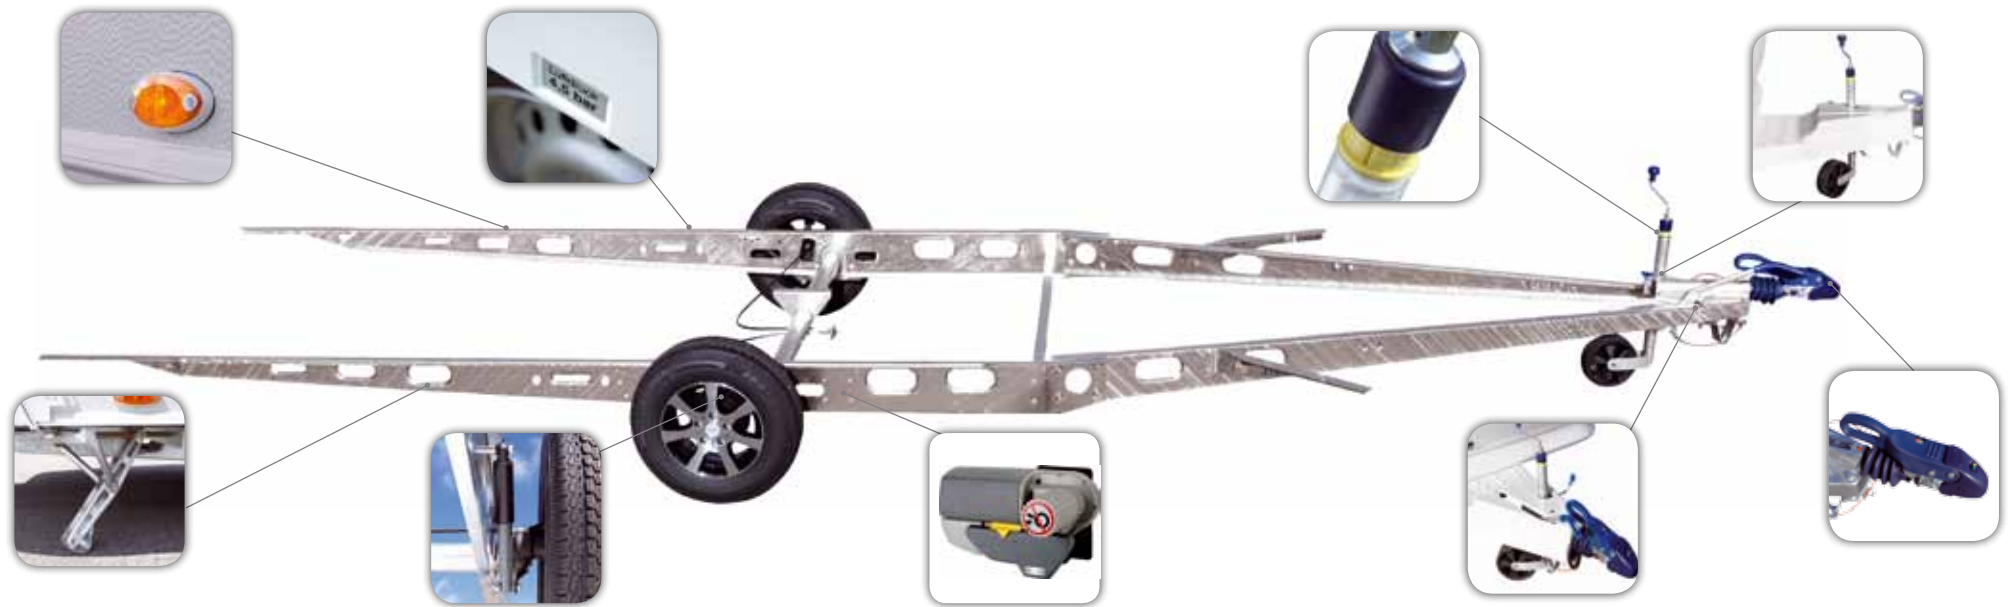

ARGUMENTS

SAFETY AND COMFORT

Hobby is the safe choice – in every respect: the safety coupling stabilizes the caravan against side winds, uneven roads and any sudden steering manoeuvres. The overrun braking system ensures the caravan brakes independently whenever the towing vehicle brakes. An automatic reversing system prevents the brakes from blocking the wheels during reversing. Since the chassis are fitted with stabilising devices, high-quality tyres and hydraulic axle shock absorbers, all Hobby caravans are allowed

to travel up to 100 km/h in Germany. Screw-down supports at the front and rear stabilize your caravan when parked. Our larger models (from type 540) are fitted with special, pull-down, heavy-load supports. The trailer's nose-weight display, which is fitted as standard to many of our models, shows whether the caravan has been optimally loaded or whether the centre of gravity is too far forward or back. Hobby has also focused on ride comfort during the best time of the year: a torsion bar

spring axle with longitudinal member technology and a hot-dip galvanised chassis offer on-the-road comfort and a long lifespan. And if you want to use a Truma-Mover, which allows the caravan to be parked remotely, Hobby also has the solution: preparation for system installation is included among the standard features and saves time, weight and money when retrofitting.