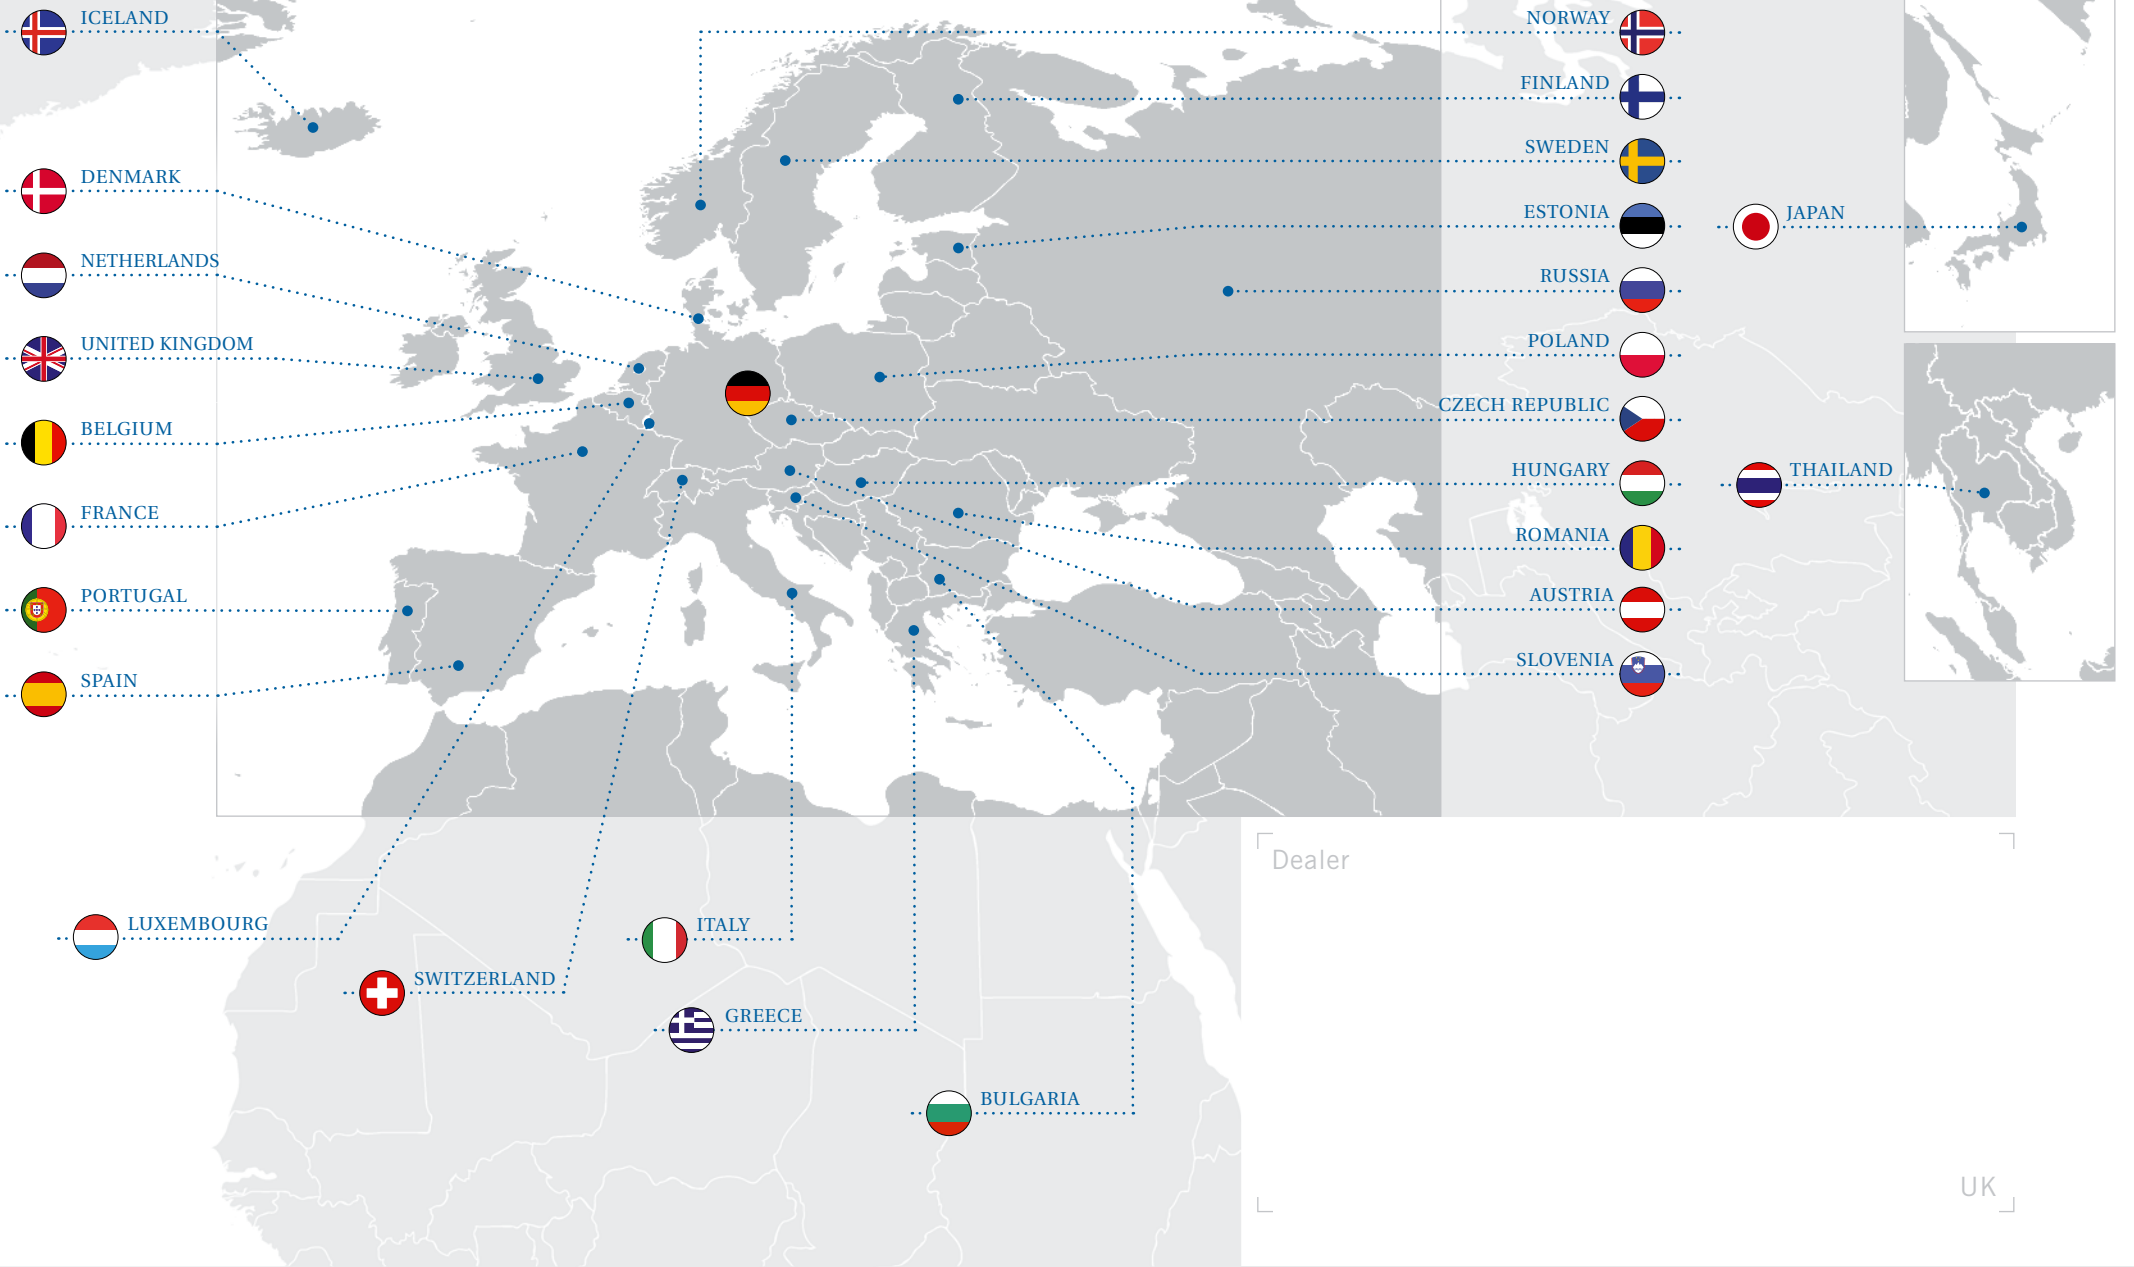

**GERMANY**

**Hobby-Wohnwagenwerk**

Ing. Harald Striewski GmbH  
Harald-Striewski-Straße 15

D-24787 Fockbek/Rendsburg [www.hobby-caravan.de](http://www.hobby-caravan.de)

**NOTE:**

the models featured in the brochure also currently have optional extras or decoration that are not part of the standard scope of delivery. Deviations in terms of structure and colour compared to the featured furnishings are subject to change provided they have to do with the nature of the materials used and are found in the trade. The same applies to technical changes to the vehicle provided the product quality remains the same overall or is improved and the purpose of use is not impaired.