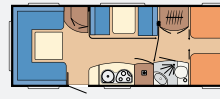

Prestige
L: 7.952 mm B: 2.500 mm
G: 2.000 kg

DESIGN

- F Fixed bed
- K Children's bed
- L Single bed
- M Central seating unit
- S Side seating unit

- U Circular seating unit
- C Couch-Sitzgruppe
- W Washroom
- f free-standing
- e external bathroom