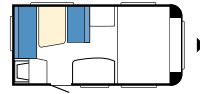

EXCELLENT 560 CFe  
Large circular seating unit

DE LUXE 560 KMFe  
Large side seating area

LA VITA BIONDA 400 SF  
Small side seating area

PRESTIGE 650 UMFe  
Small central seating area  
with TV cabinet